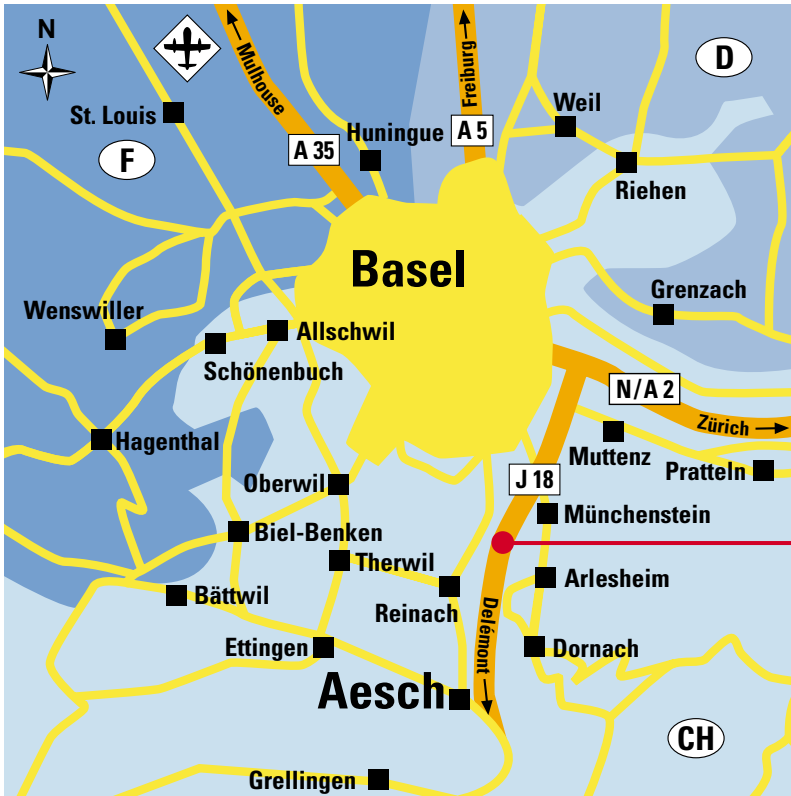

Route-description

Mepha Ltd
Dornacherstrasse 114
4147 Aesch / BL
Phone +41 61 705 43 43
Fax +41 61 705 43 38

Approach by car:

- Highway J 18 direction Delémont
- Take exit road Reinach Süd / Therwil / Dornach (app. 7 km); keep the left-hand-lane in the exit road direction Dornach
- Turn left and drive to the traffic circle
- 1st exit out of traffic circle to the right, direction Aesch
- You are now on Dornacherstrasse
- After app. 700 m you will see the Mepha-building on the left-hand-side