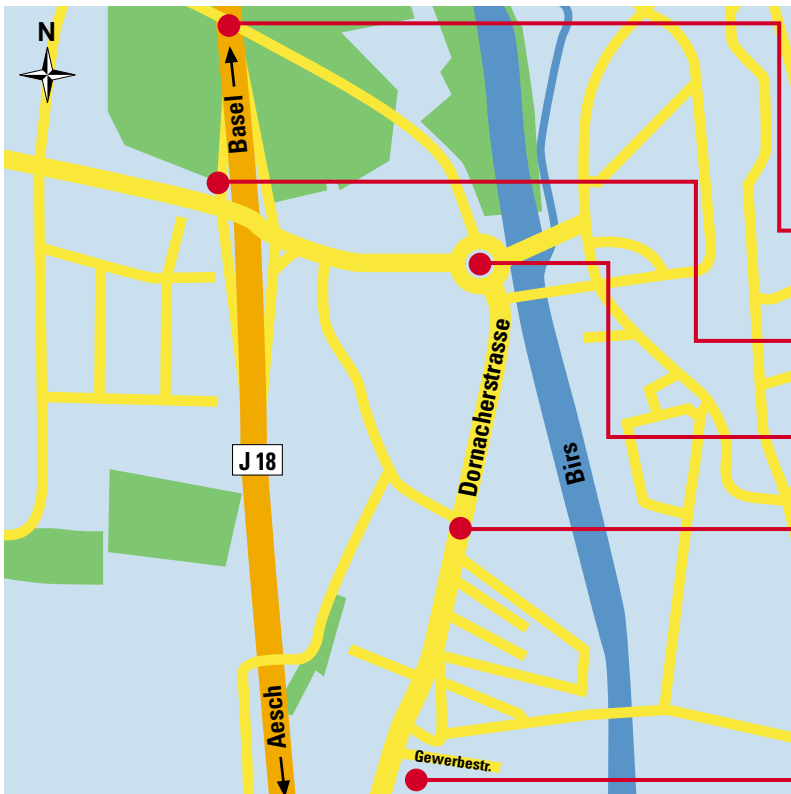

Route-description

Mepha Ltd
Dornacherstrasse 114
4147 Aesch / BL
Phone +41 61 705 43 43
Fax +41 61 705 43 38

Approach by car:

- Highway J 18 direction Delémont
- Take exit road Reinach Süd / Therwil / Dornach (app. 7 km); keep the left-hand-lane in the exit road direction Dornach
- Turn left and drive to the traffic circle
- 1st exit out of traffic circle to the right, direction Aesch
- You are now on Dornacherstrasse
- After app. 700 m you will see the Mepha-building on the left-hand-side